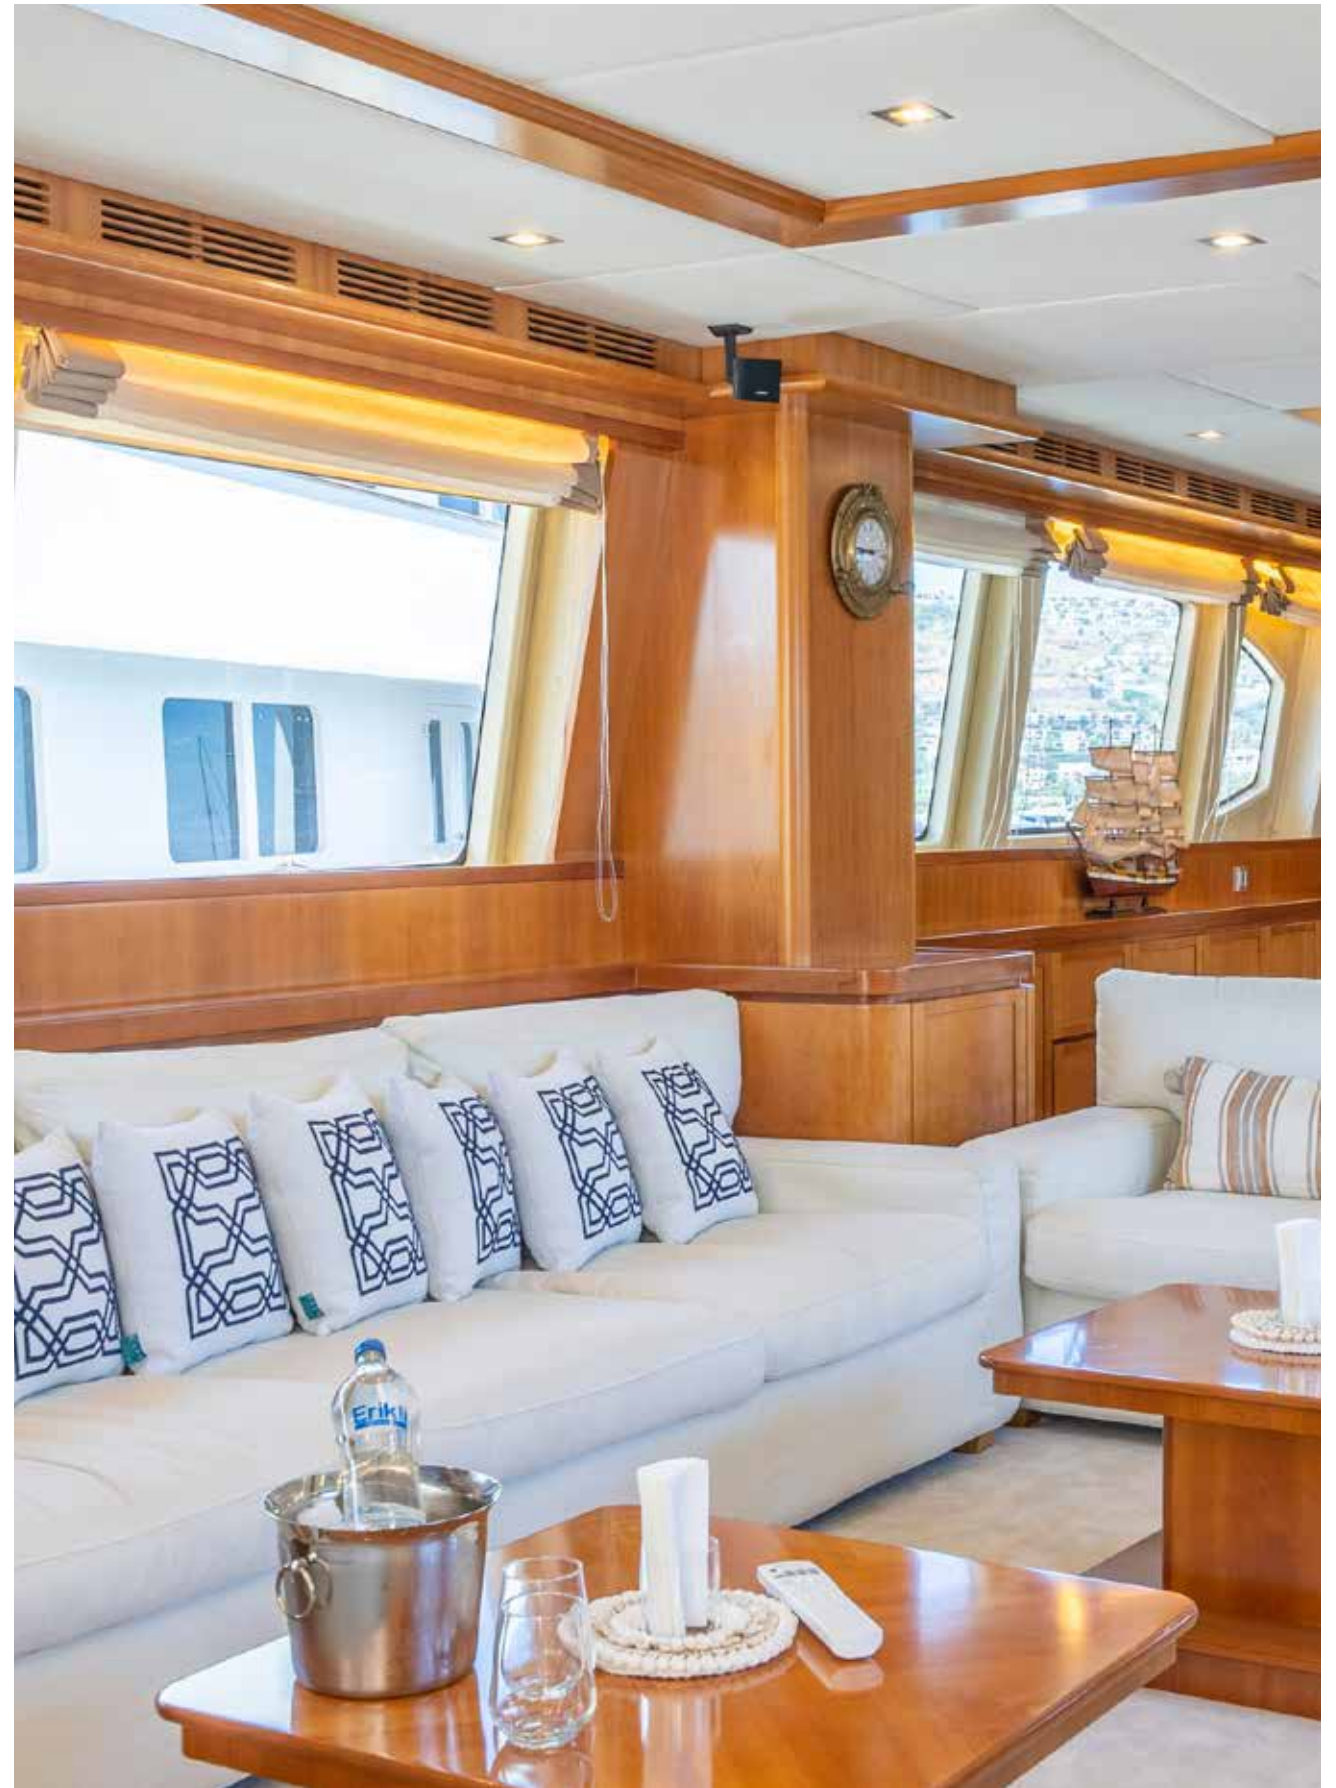

POINT OF LUXURY  
TRAVEL AGENCY

— FALCON 115 —

Motor Yacht

115 ft

12 Guests

5 Cabins

POINT OF LUXURY  
TRAVEL AGENCY  
— FALCON 115 —

FLY BRIDGE

POINT OF LUXURY  
TRAVEL AGENCY

— FALCON 115 —

EXTERIOR

POINT OF LUXURY  
TRAVEL AGENCY  
— FALCON 115 —

EXTERIOR