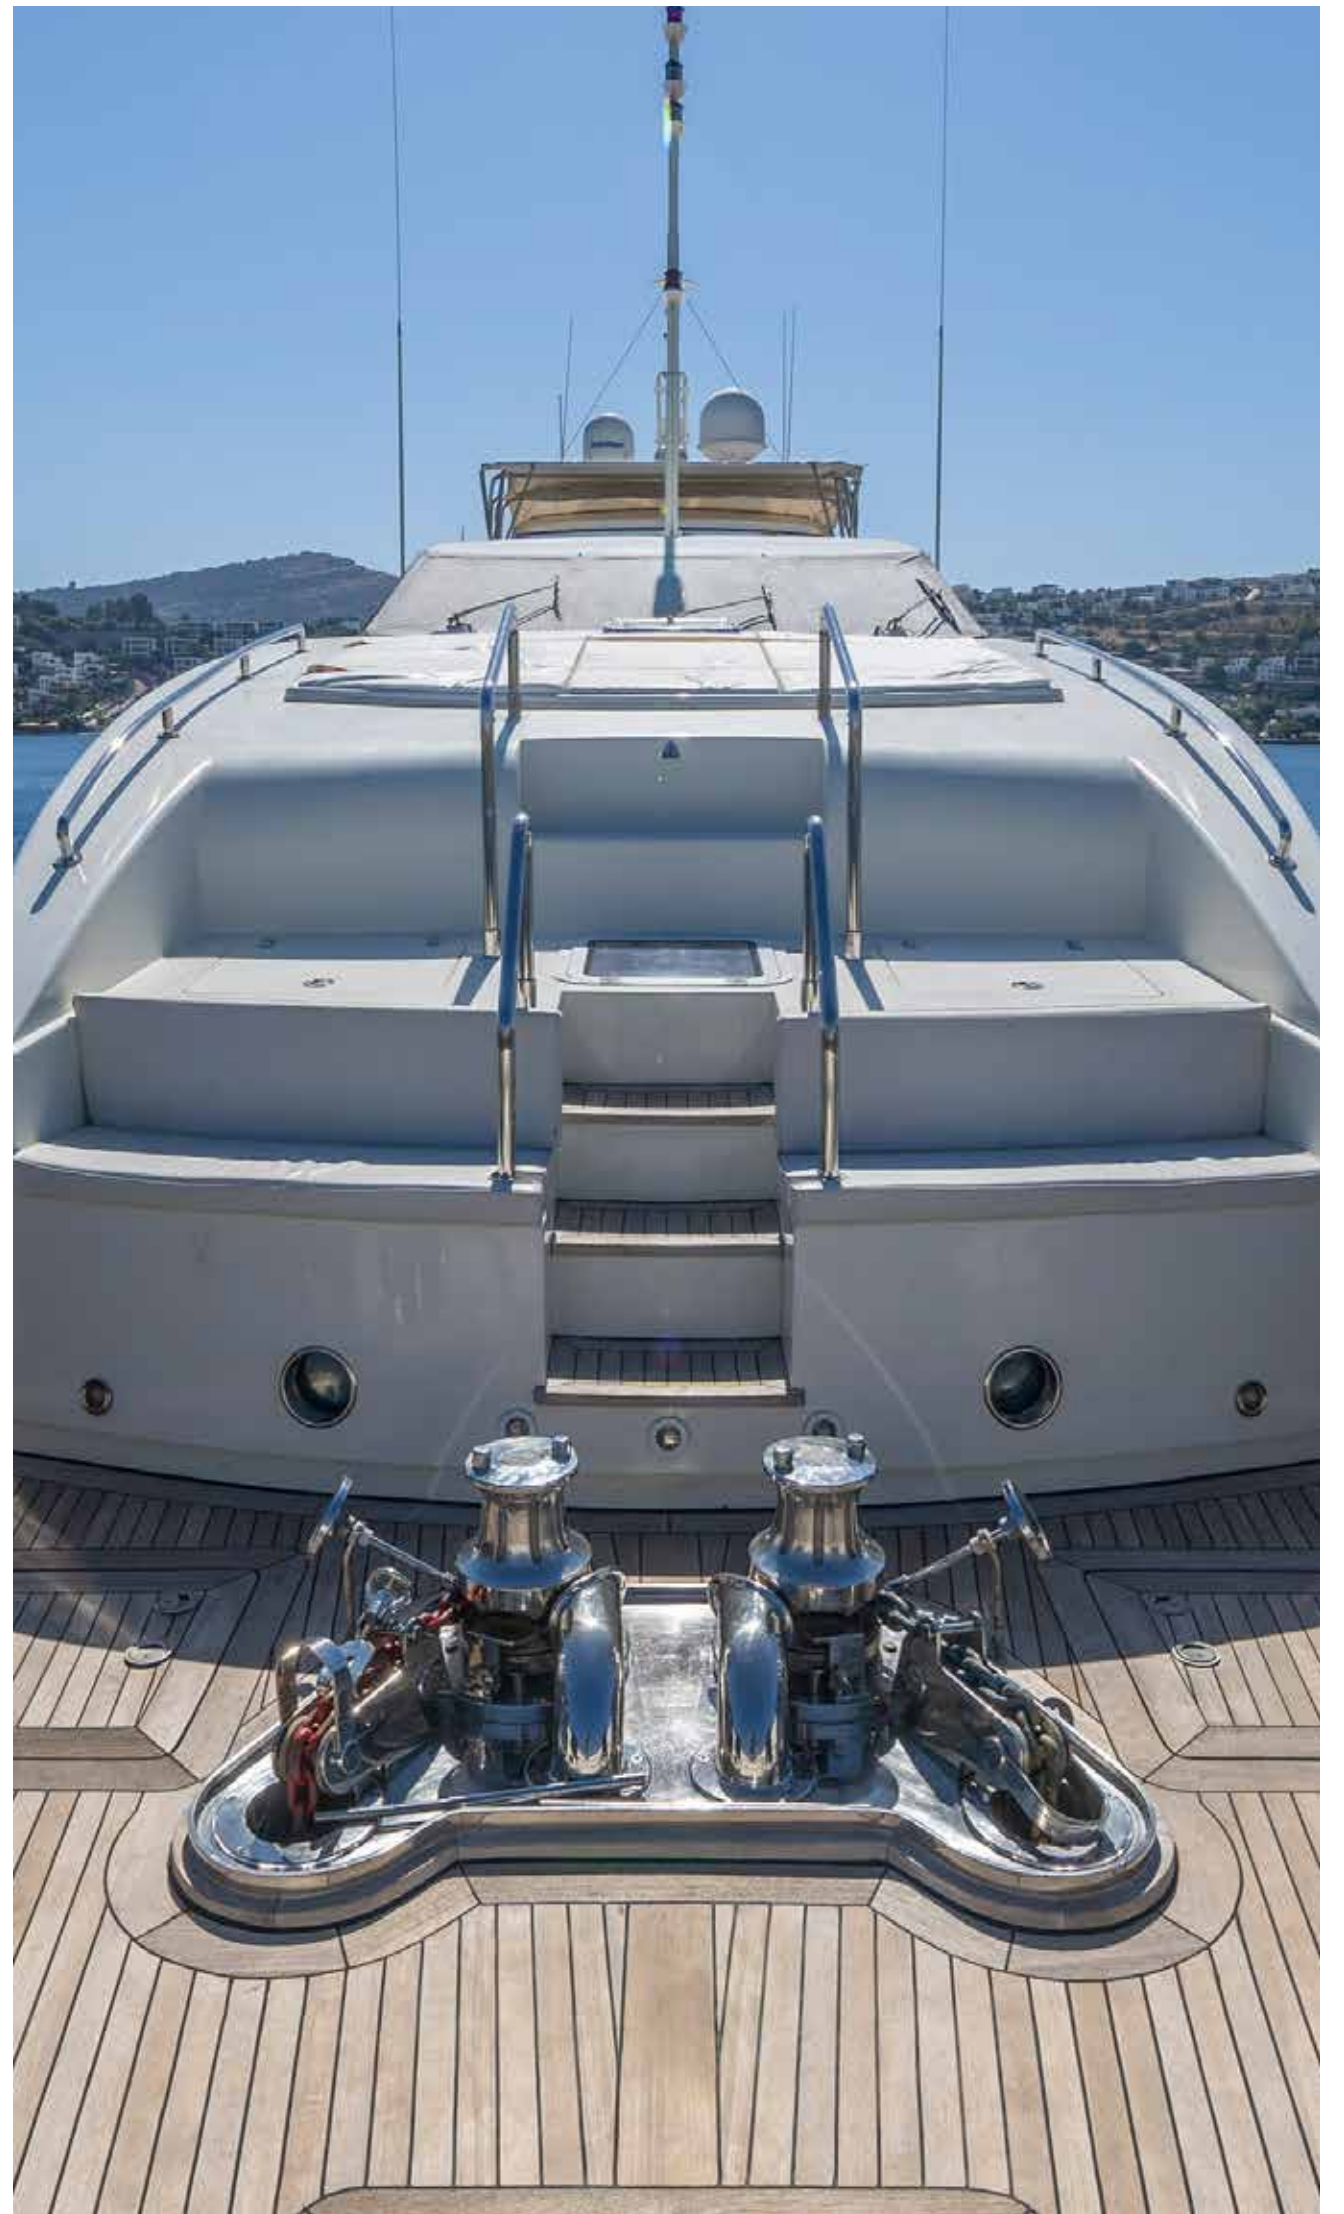

POINT OF LUXURY  
TRAVEL AGENCY

— FALCON 115 —

Motor Yacht

115 ft

12 Guests

5 Cabins

POINT OF LUXURY  
TRAVEL AGENCY  
— FALCON 115 —

FLY BRIDGE

POINT OF LUXURY  
TRAVEL AGENCY

— FALCON 115 —

EXTERIOR

POINT OF LUXURY  
TRAVEL AGENCY  
— FALCON 115 —

EXTERIOR