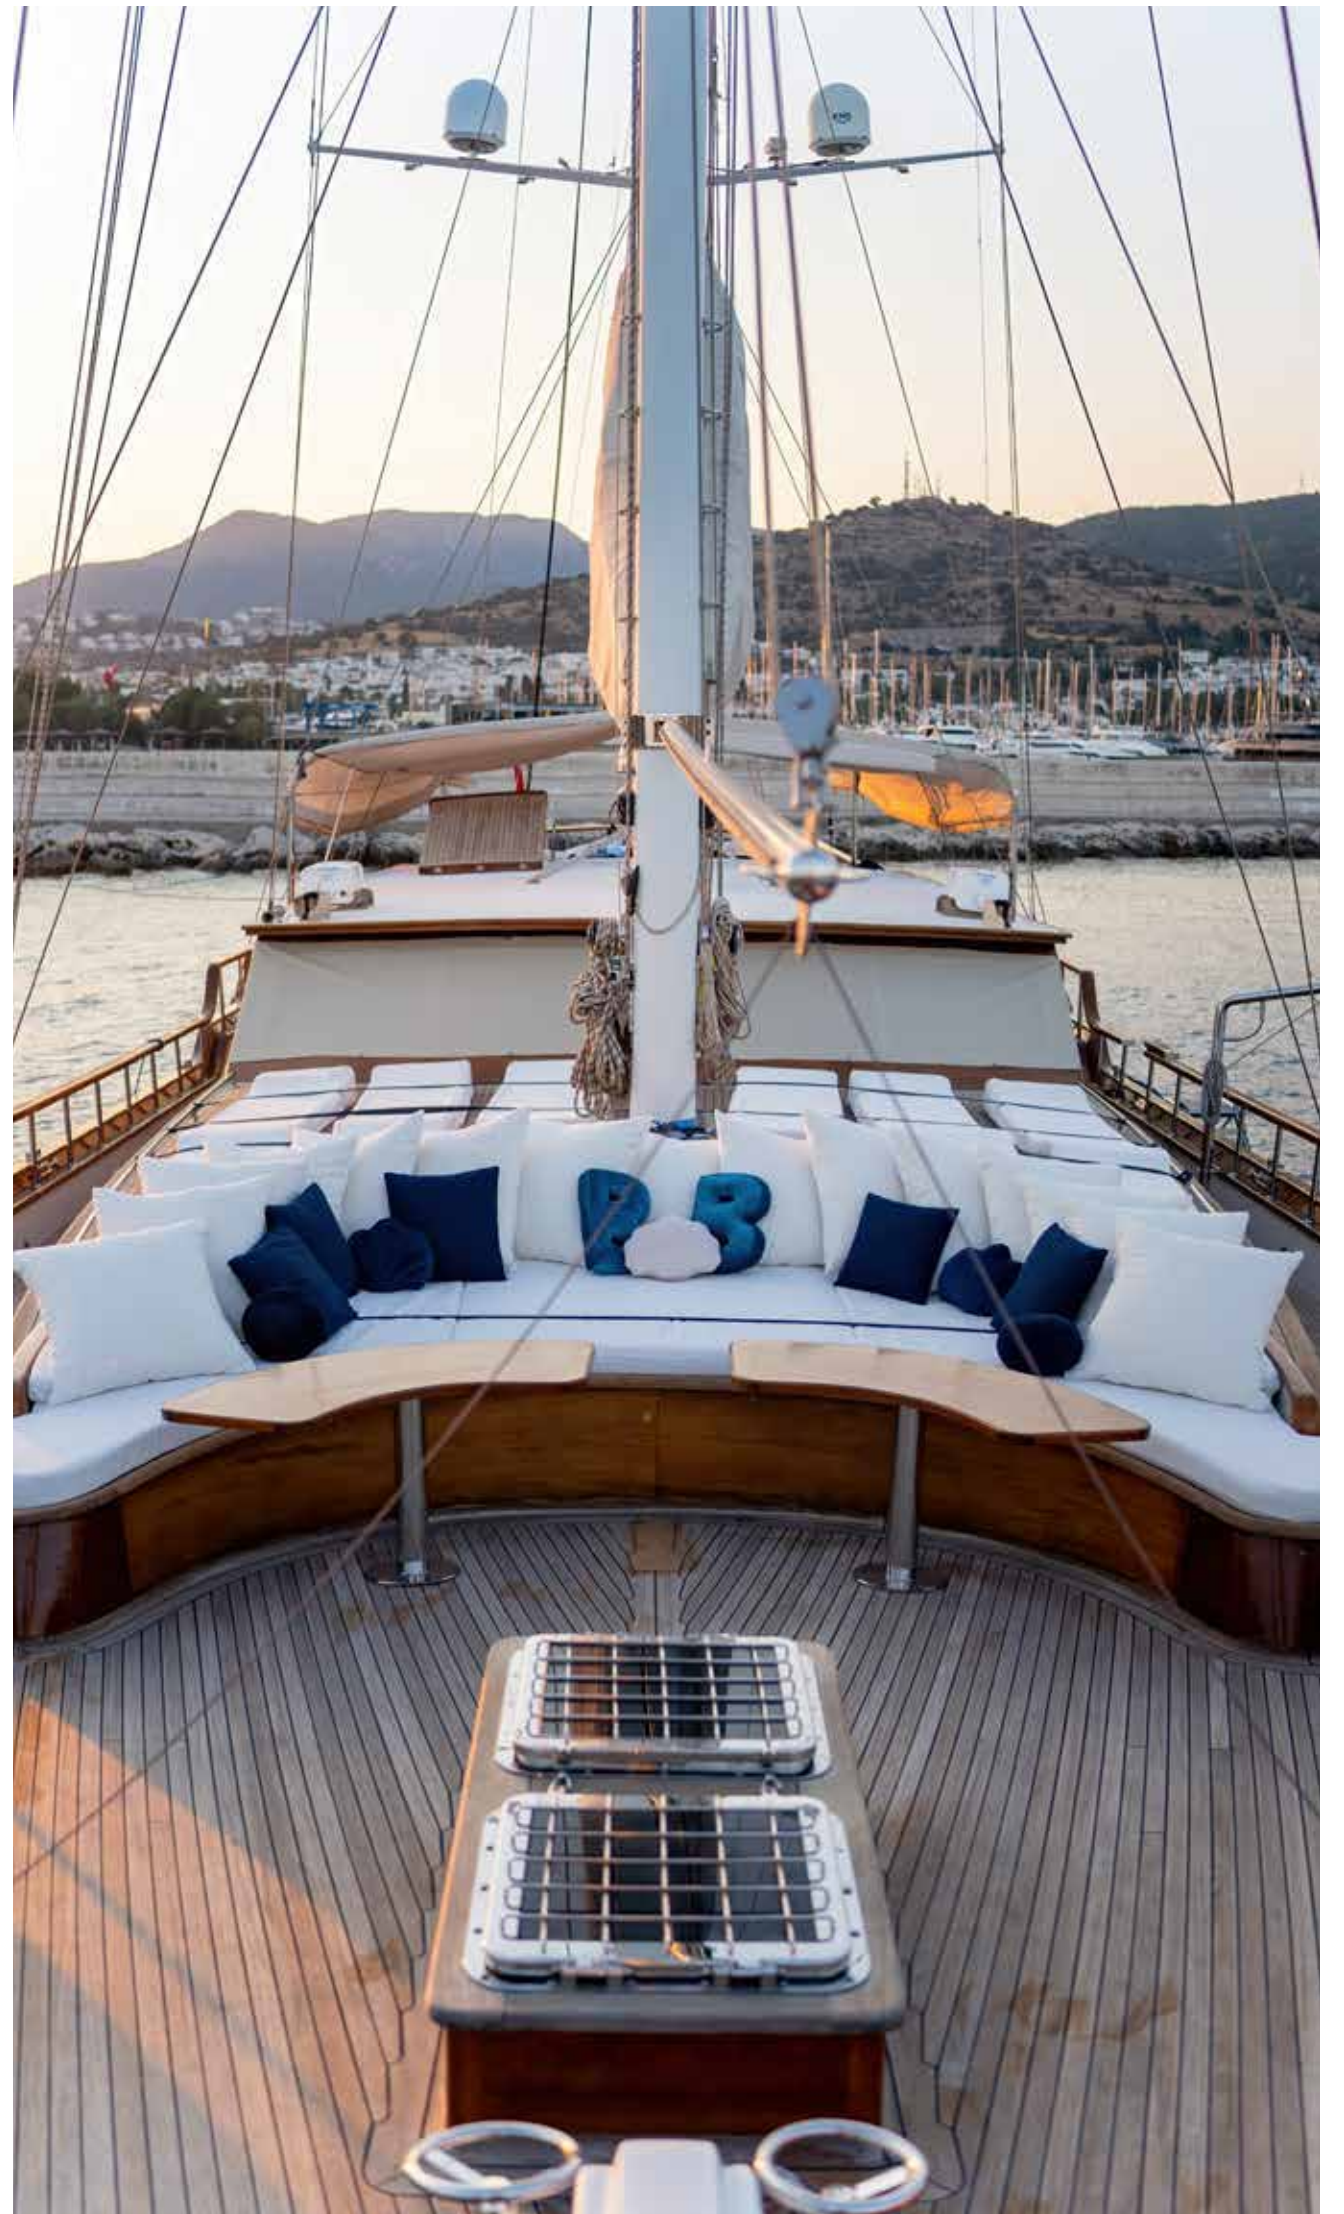

POINT OF LUXURY  
TRAVEL AGENCY

*Dinner*

POINT OF LUXURY  
TRAVEL AGENCY

*Exterior*

POINT OF LUXURY  
TRAVEL AGENCY

*Exterior*

An aerial photograph of a large, multi-masted sailboat with a white hull and orange accents, sailing on a deep blue ocean. The boat is viewed from a high angle, showing its deck, masts, and sails. The water is dark blue with white foam from the boat's wake.

**Built / Refit**

2015 / 2022

**Length**

41 mt

**Beam**

8.3 mt

**Draft**

4.10 mt