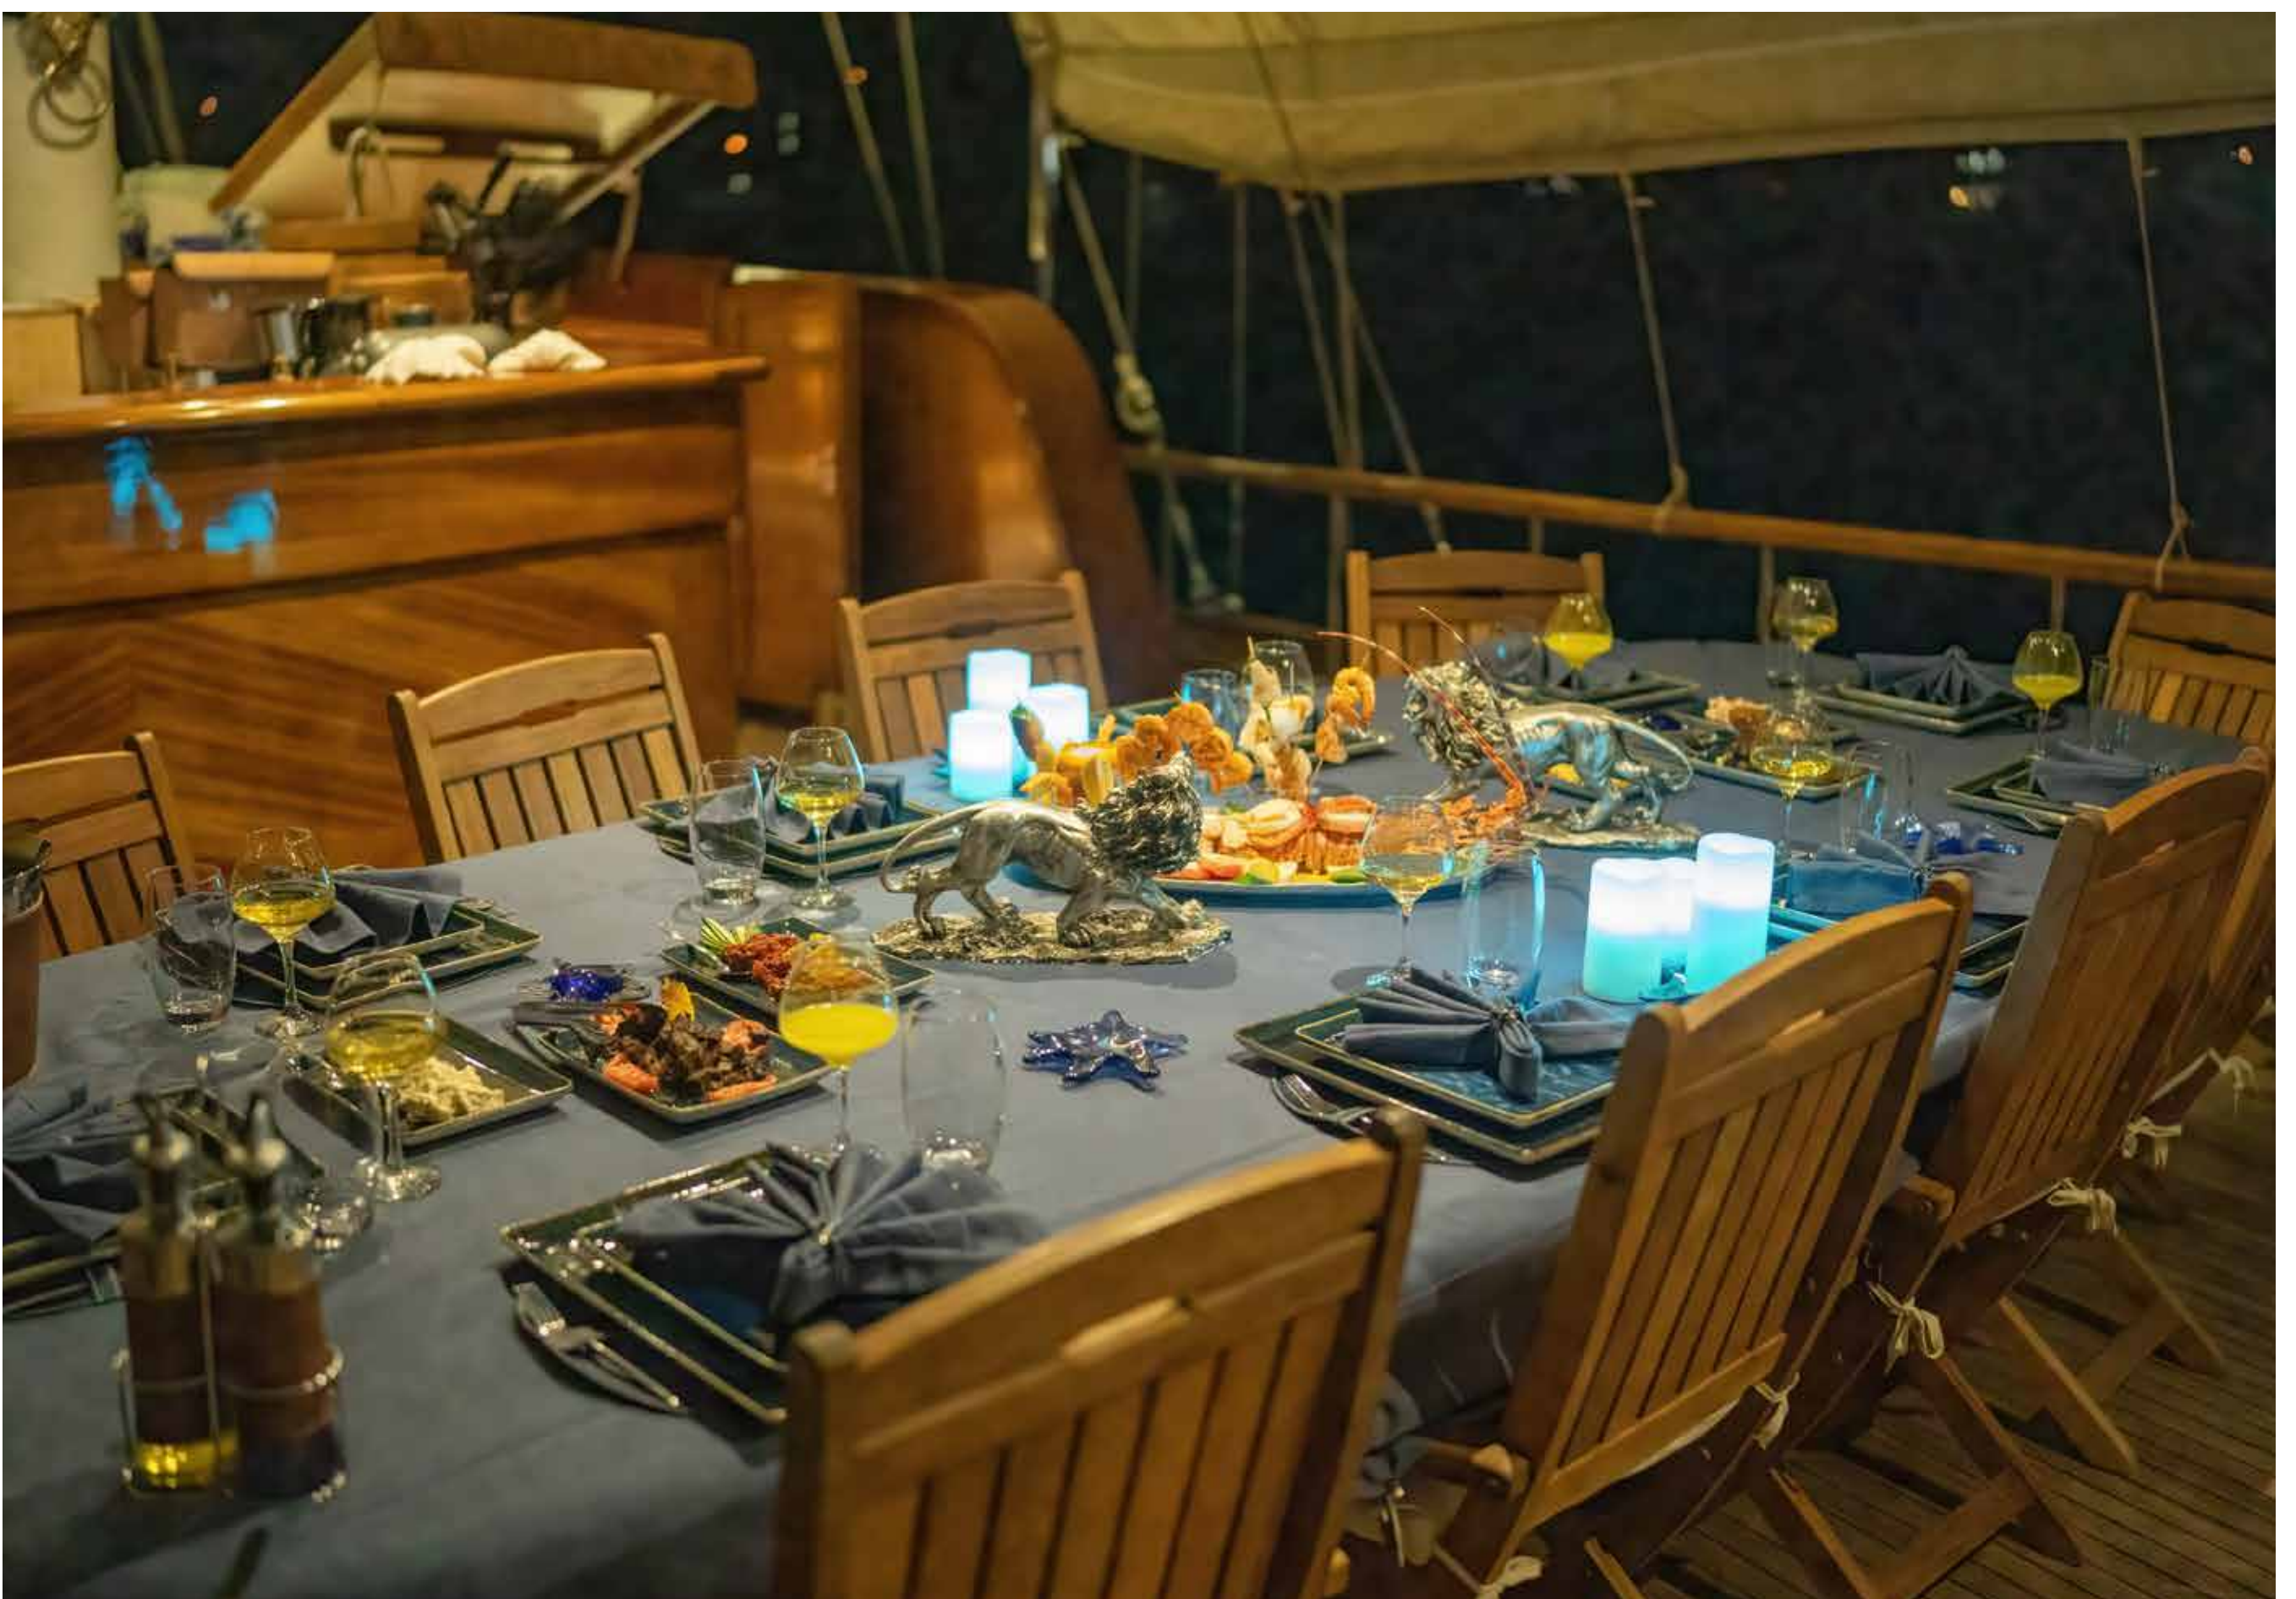

POINT OF LUXURY  
TRAVEL AGENCY

*Dinner*

POINT OF LUXURY  
TRAVEL AGENCY

*Exterior*

POINT OF LUXURY  
TRAVEL AGENCY

*Exterior*

An aerial photograph of a large, multi-masted sailboat with a white hull and orange accents, sailing on a deep blue ocean. The boat is viewed from a high angle, showing its deck, masts, and sails. The water is dark blue with white foam from the boat's wake.