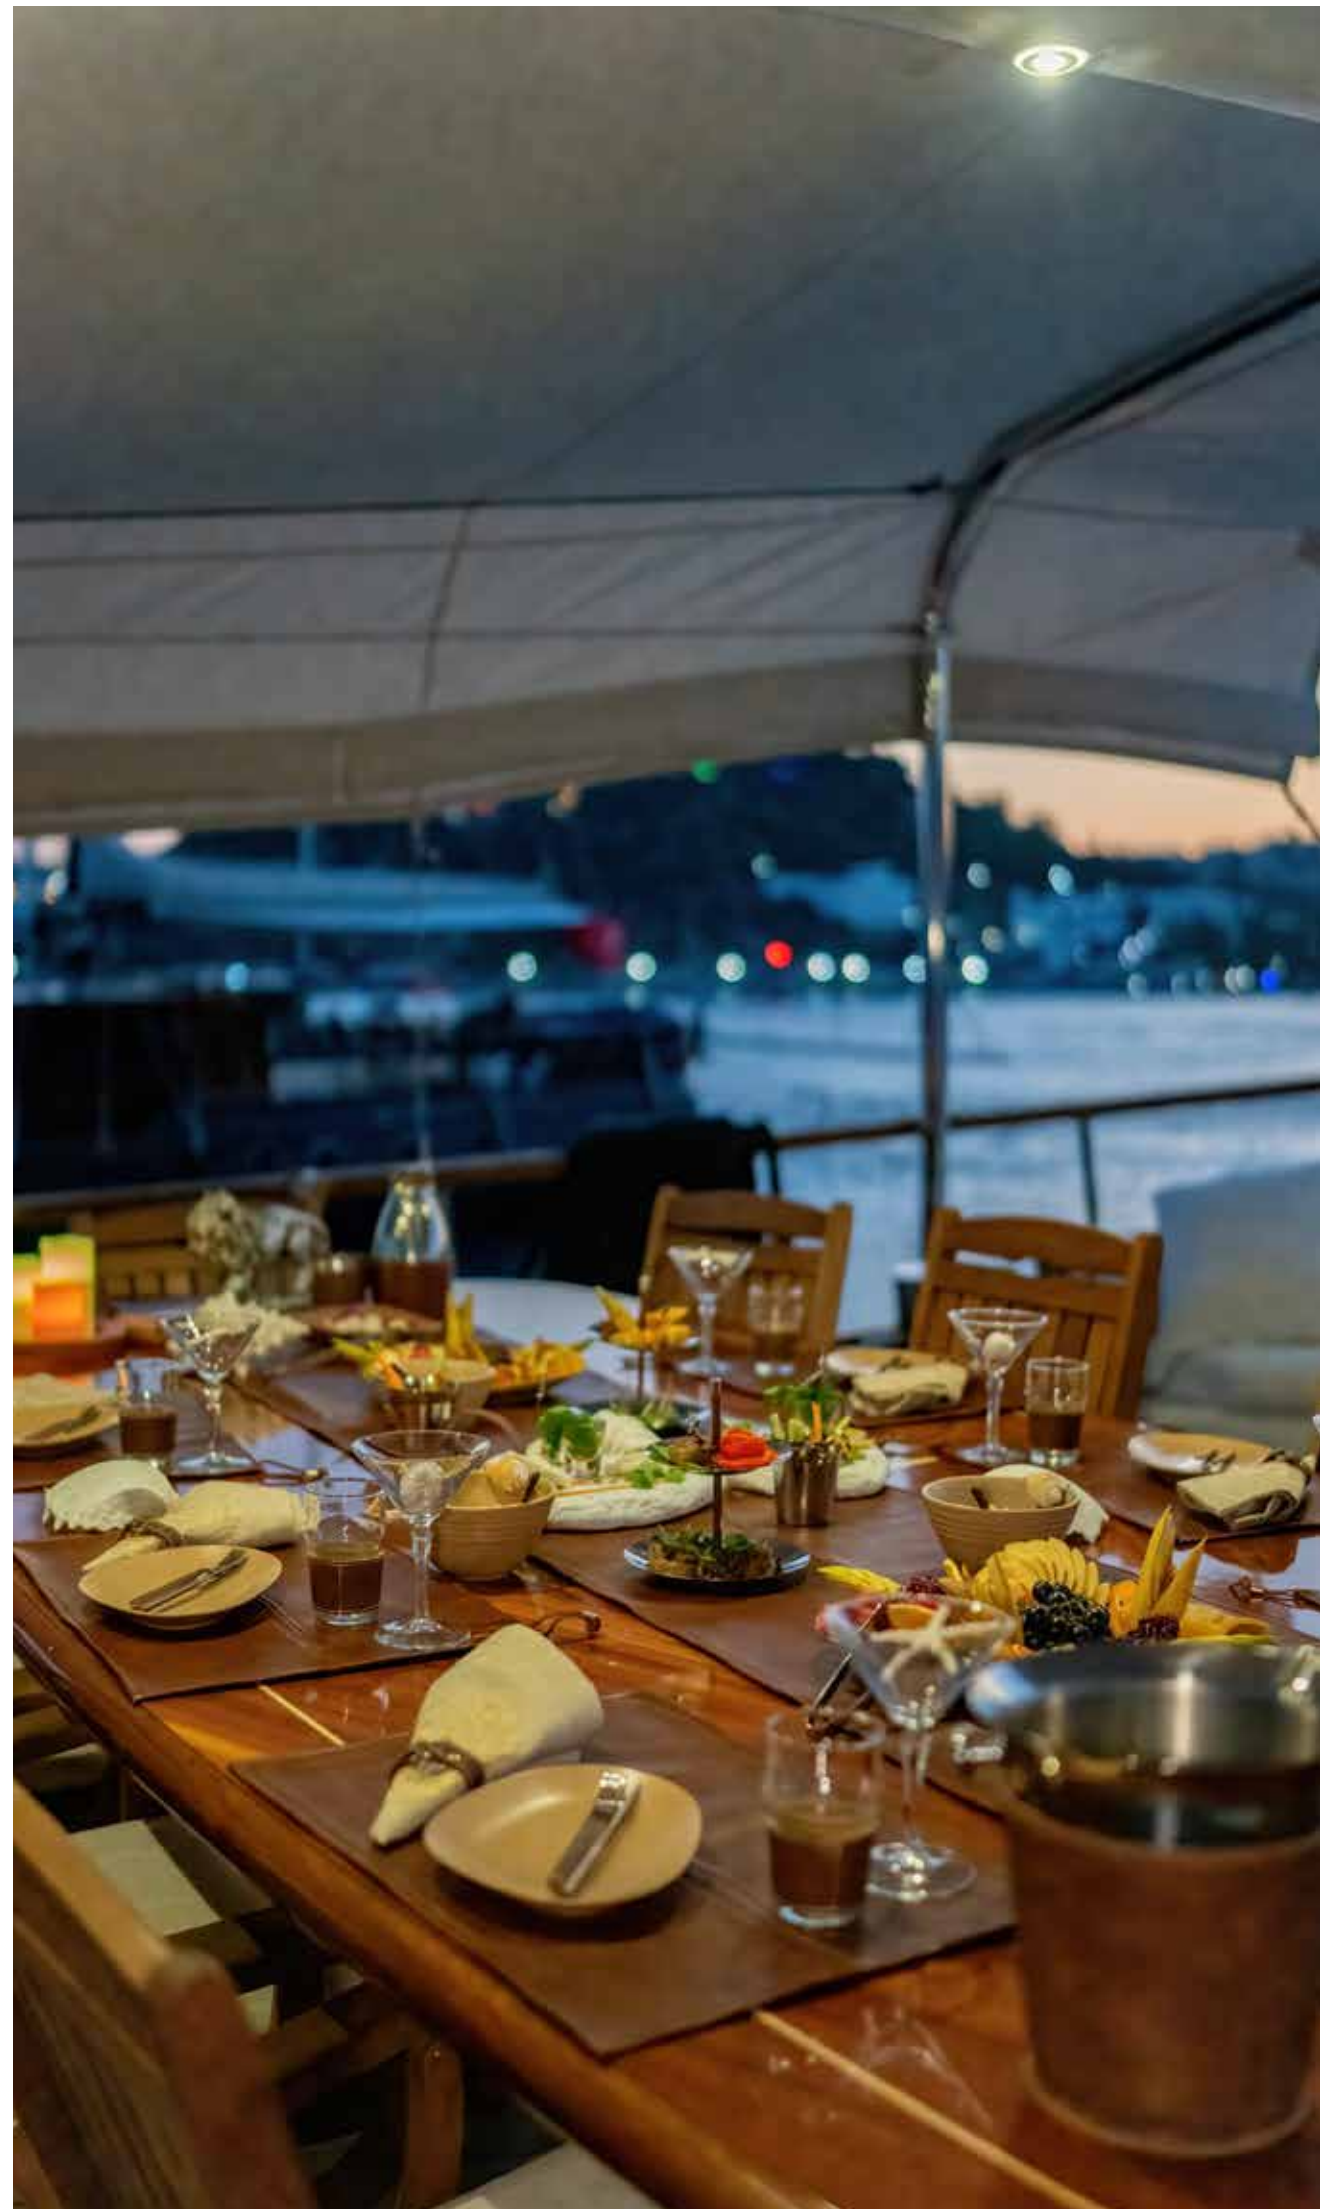

POINT OF LUXURY  
TRAVEL AGENCY

*Dinner*

POINT OF LUXURY  
TRAVEL AGENCY

*Exterior*

POINT OF LUXURY  
TRAVEL AGENCY

*Exterior*

An aerial photograph of a large, multi-masted sailboat with a white hull and orange accents, sailing on a deep blue ocean. The boat is viewed from a high angle, showing its deck, masts, and sails. The water is dark blue with white foam from the boat's wake.