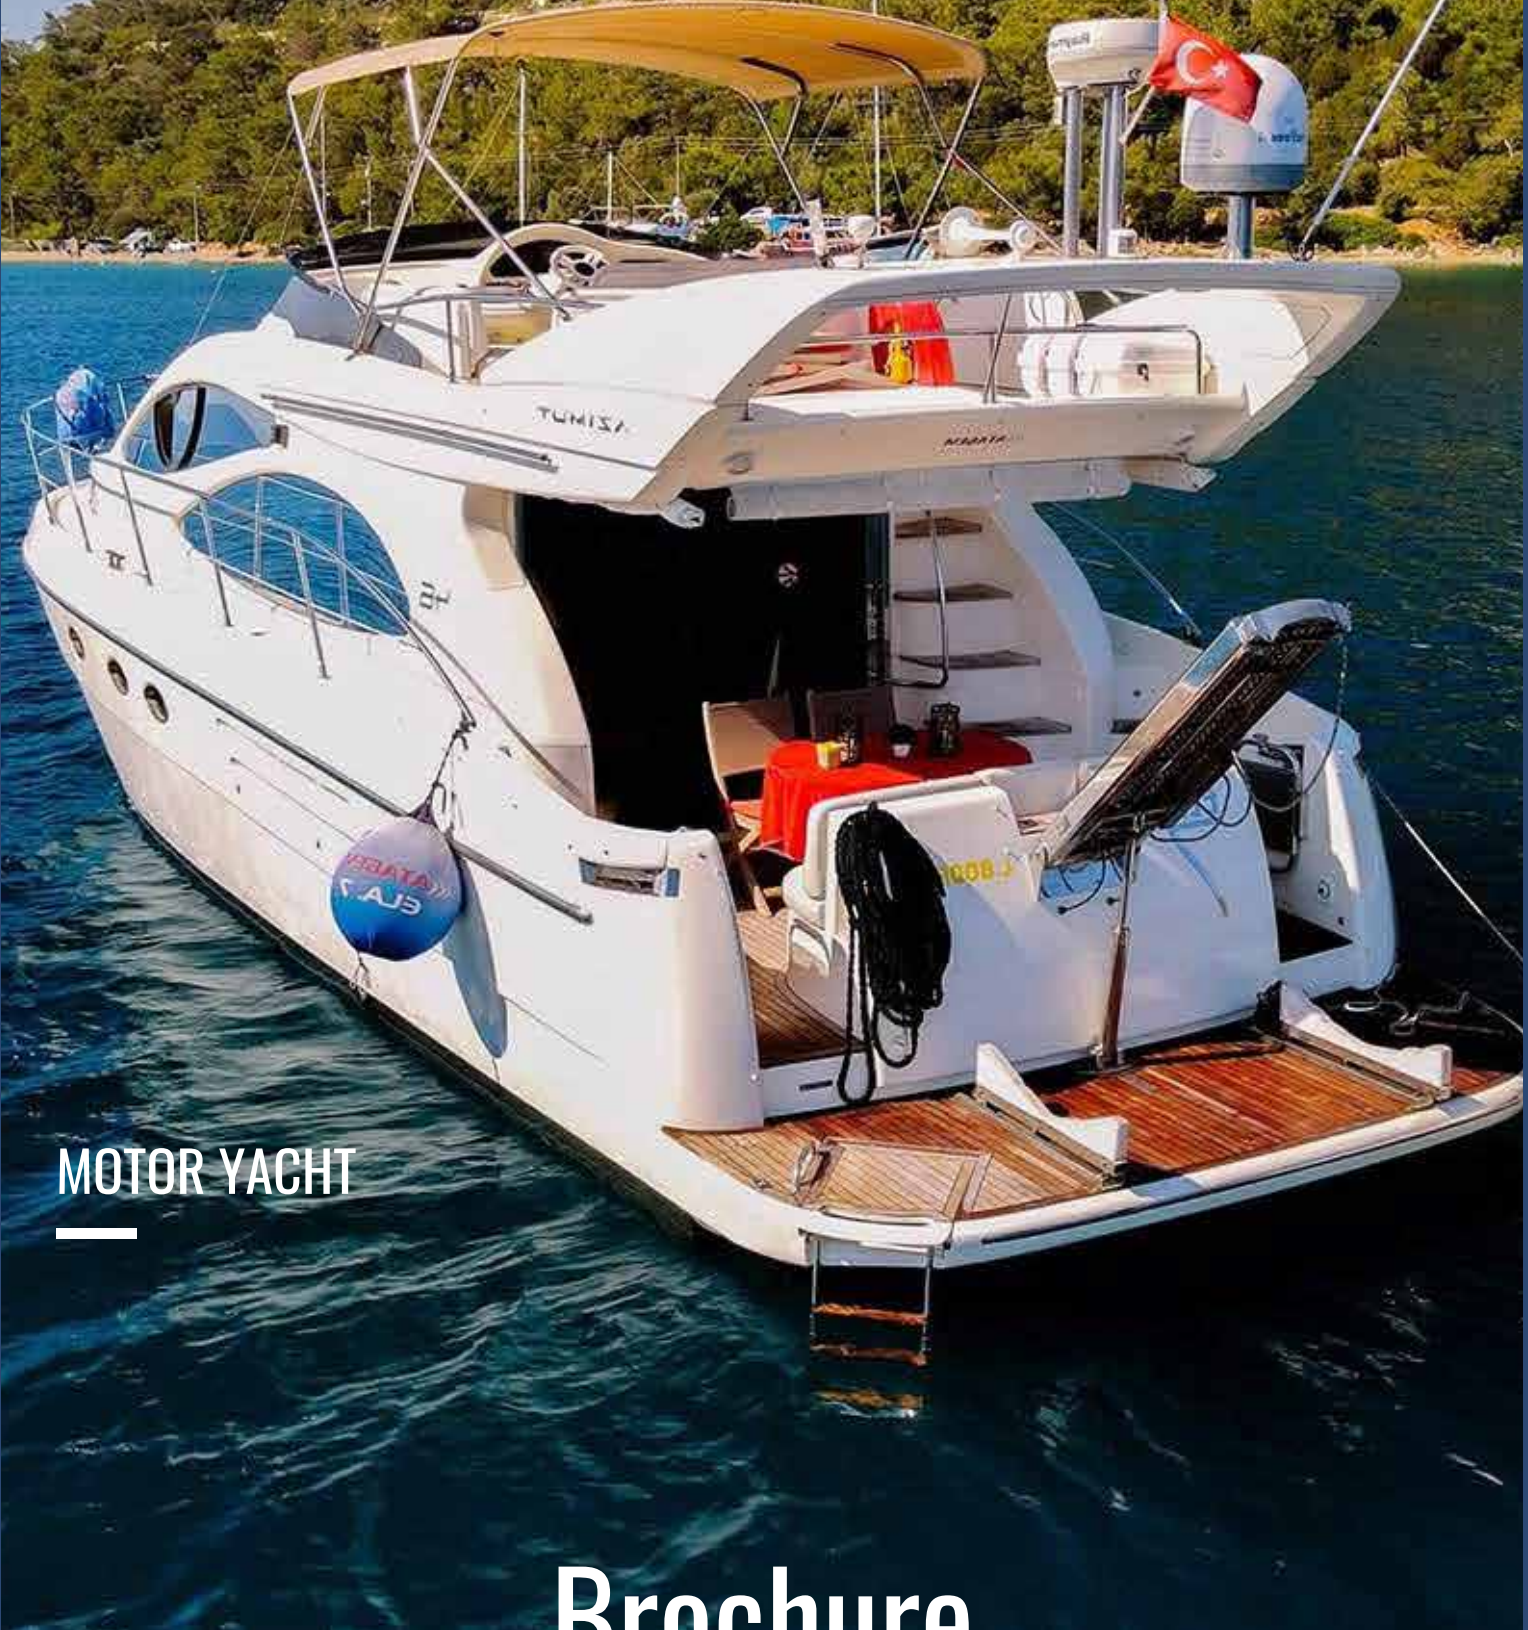

ELA 7 AZIMUT 46

MOTOR YACHT

Brochure

YACHT DETAILS | ACCOMMODATION | PHOTOS

POINT OF LUXURY
TRAVEL AGENCY

ELA 7

YACHT DETAILS

Built / Refit
2006 / 2021

Length
15 M

Beam
4.5 M

Draft
2 M

Cabins
3

Guest
6

Crew
2

A/C
Yes

POINT OF LUXURY
TRAVEL AGENCY