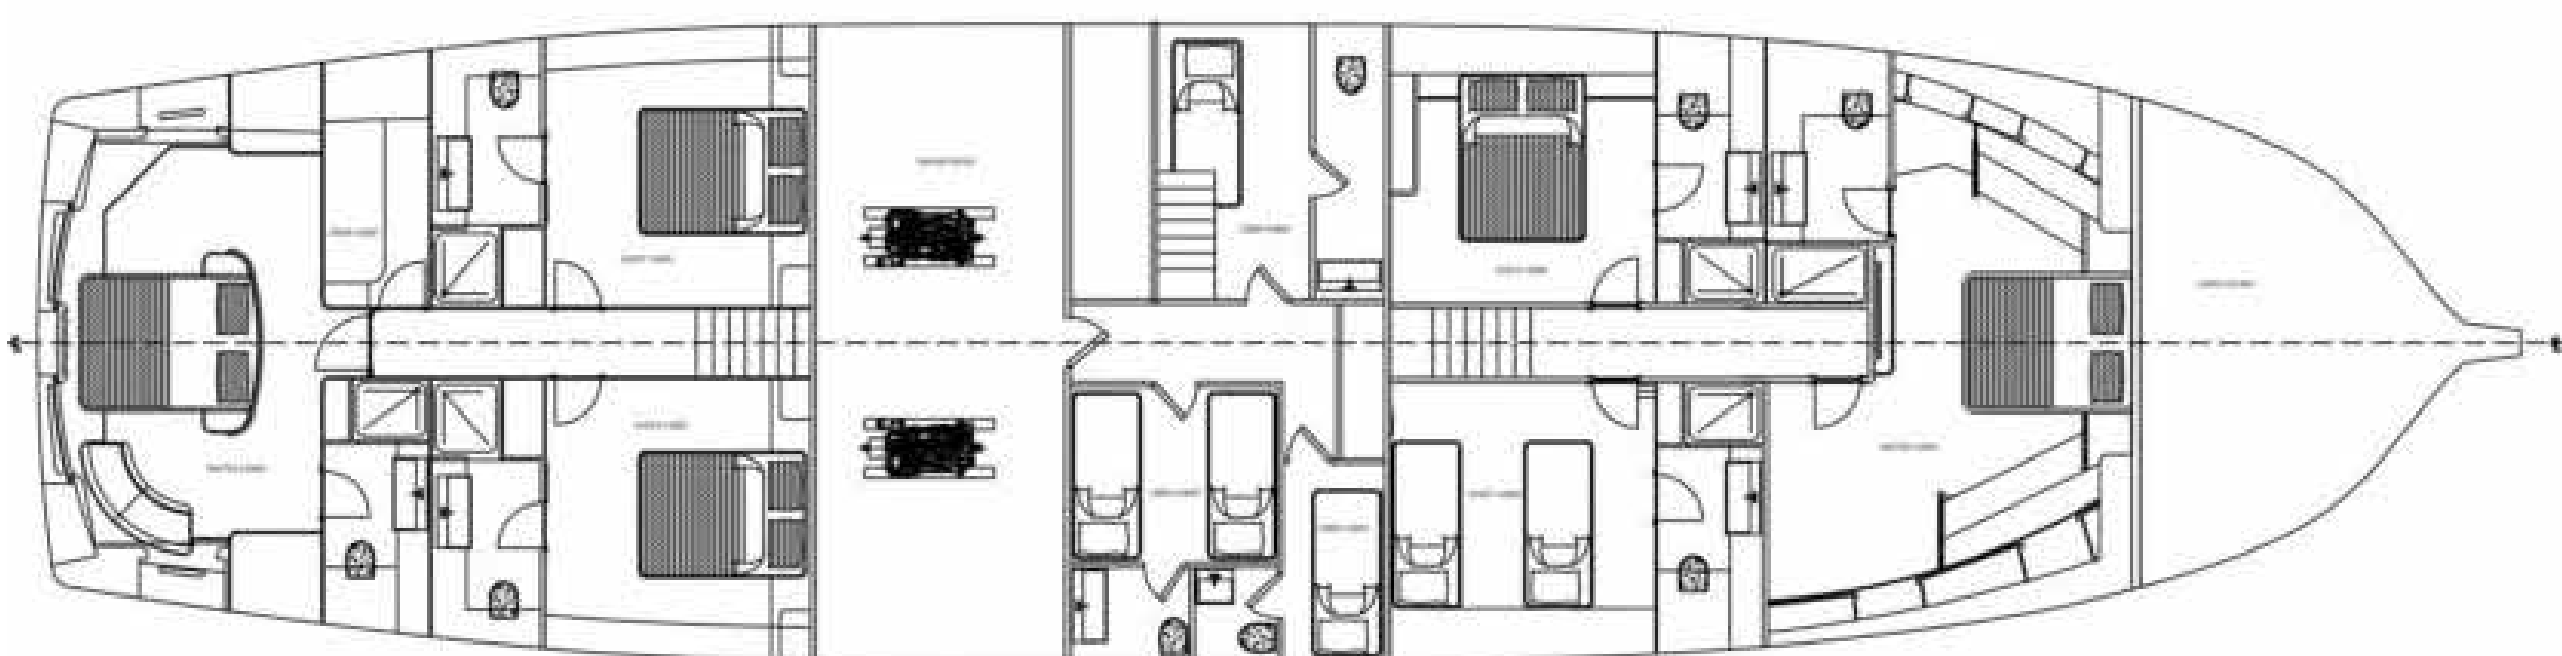

POINT OF LUXURY  
TRAVEL AGENCY

**Motor Sailor**

**114 ft**

**12 Guests**

**6 Cabins**

An aerial photograph of a large, multi-deck wooden motor yacht on clear turquoise water. The boat is oriented vertically in the frame, showing its deck layout, cabin, and mast. The water is exceptionally clear, revealing the seabed and some coral reefs. The boat's hull is a rich, dark wood, and the deck is a lighter, natural wood color. There are several windows and doors visible on the upper decks. The overall scene is bright and clear, suggesting a sunny day in a tropical or subtropical location.

**Built / Refit**

2017 / 2022

**Length**

34,6 mt

**Beam**

7,9 mt

**Draft**

2,3 mt