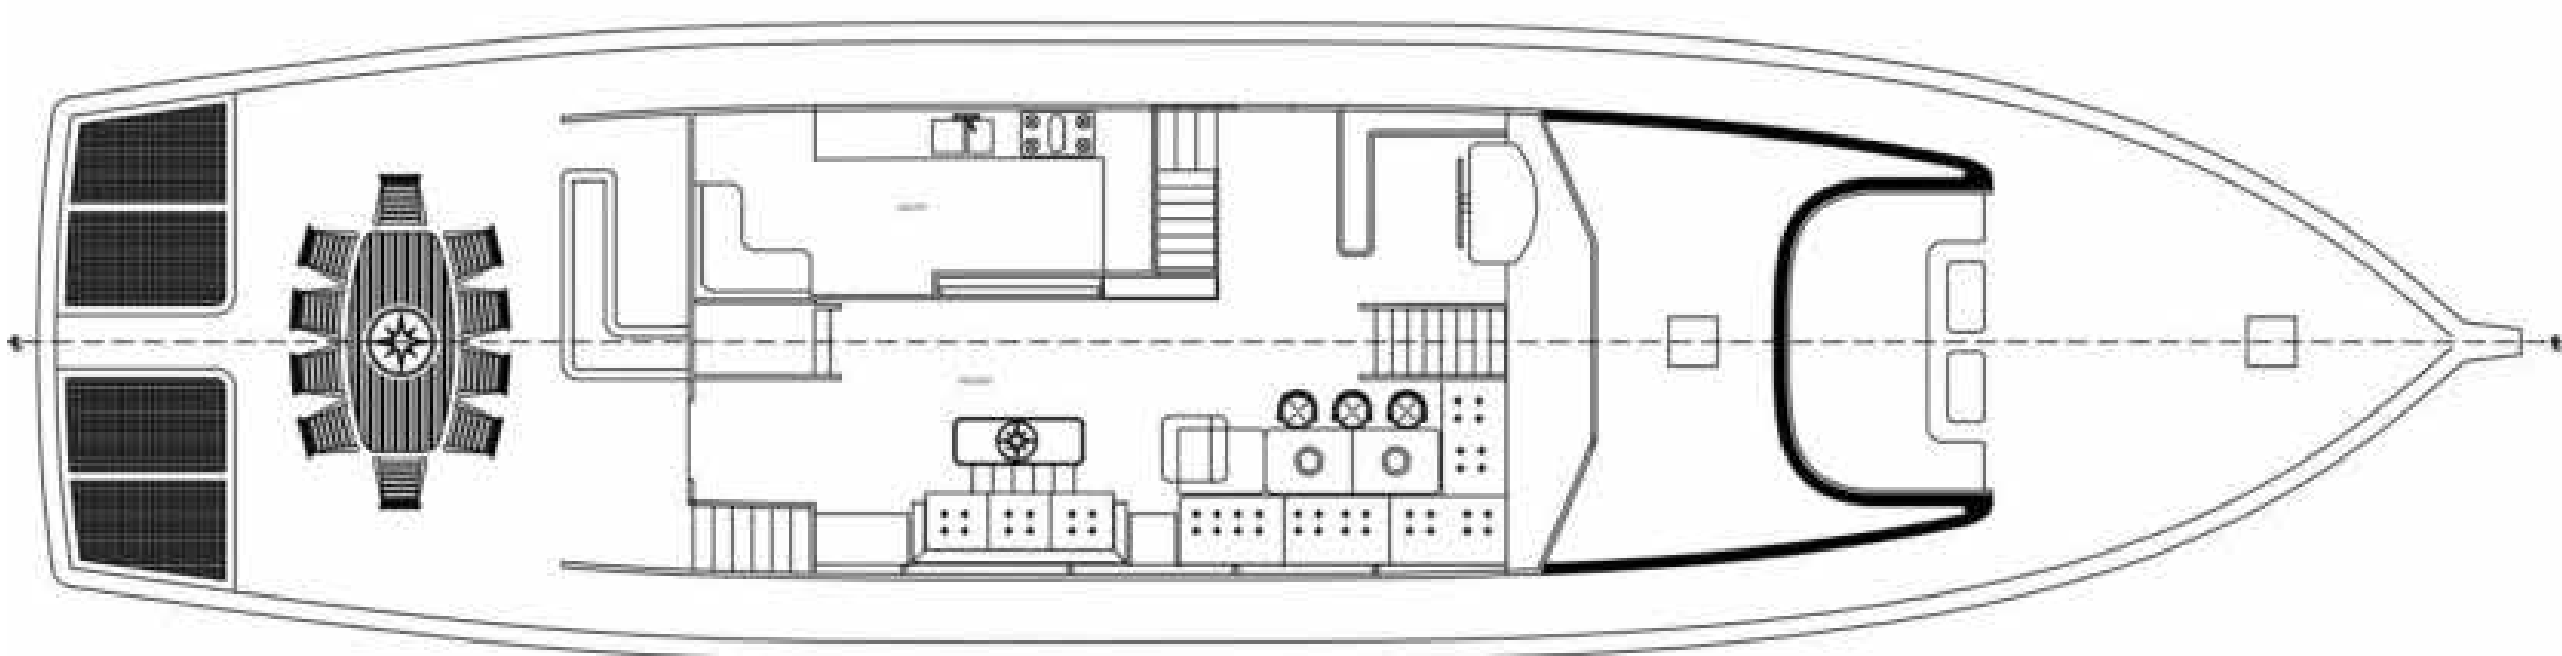

POINT OF LUXURY  
TRAVEL AGENCY

**Motor Sailor**

**114 ft**

**12 Guests**

**6 Cabins**

An aerial photograph of a large, multi-deck wooden motor yacht on clear turquoise water. The boat is oriented vertically in the frame, showing its deck layout, cabin, and mast. The water is exceptionally clear, revealing the seabed and some coral reefs. The boat's hull is a rich, dark wood, and the deck is a lighter, natural wood color. There are several windows and doors visible on the upper decks. The overall scene is bright and clear, suggesting a sunny day in a tropical or subtropical location.

**Built / Refit**

2017 / 2022

**Length**

34,6 mt

**Beam**

7,9 mt

**Draft**

2,3 mt