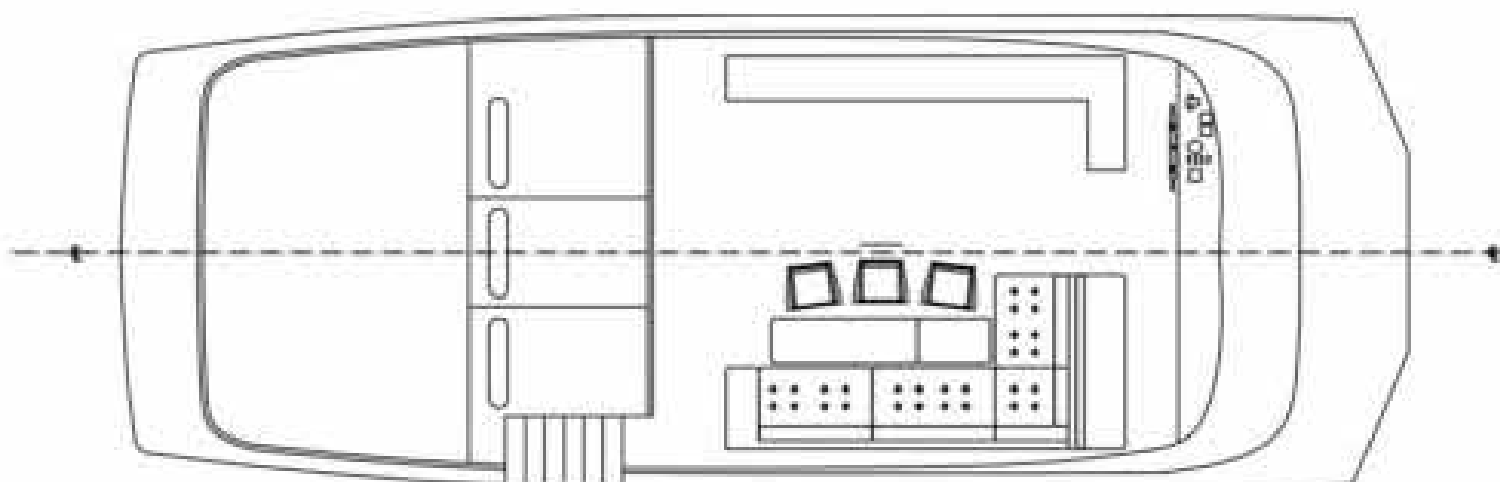

POINT OF LUXURY  
TRAVEL AGENCY

**Motor Sailor**

**114 ft**

**12 Guests**

**6 Cabins**

An aerial photograph of a large, multi-deck wooden motor yacht on clear turquoise water. The boat is oriented vertically in the frame, showing its deck layout, cabin, and mast. The water is exceptionally clear, revealing the seabed and some coral reefs. The boat's hull is a rich, dark wood, and the deck is a lighter, natural wood color. There are several windows and doors visible on the upper decks. The overall scene is bright and clear, suggesting a sunny day in a tropical or subtropical location.

**Built / Refit**

2017 / 2022

**Length**

34,6 mt

**Beam**

7,9 mt

**Draft**

2,3 mt