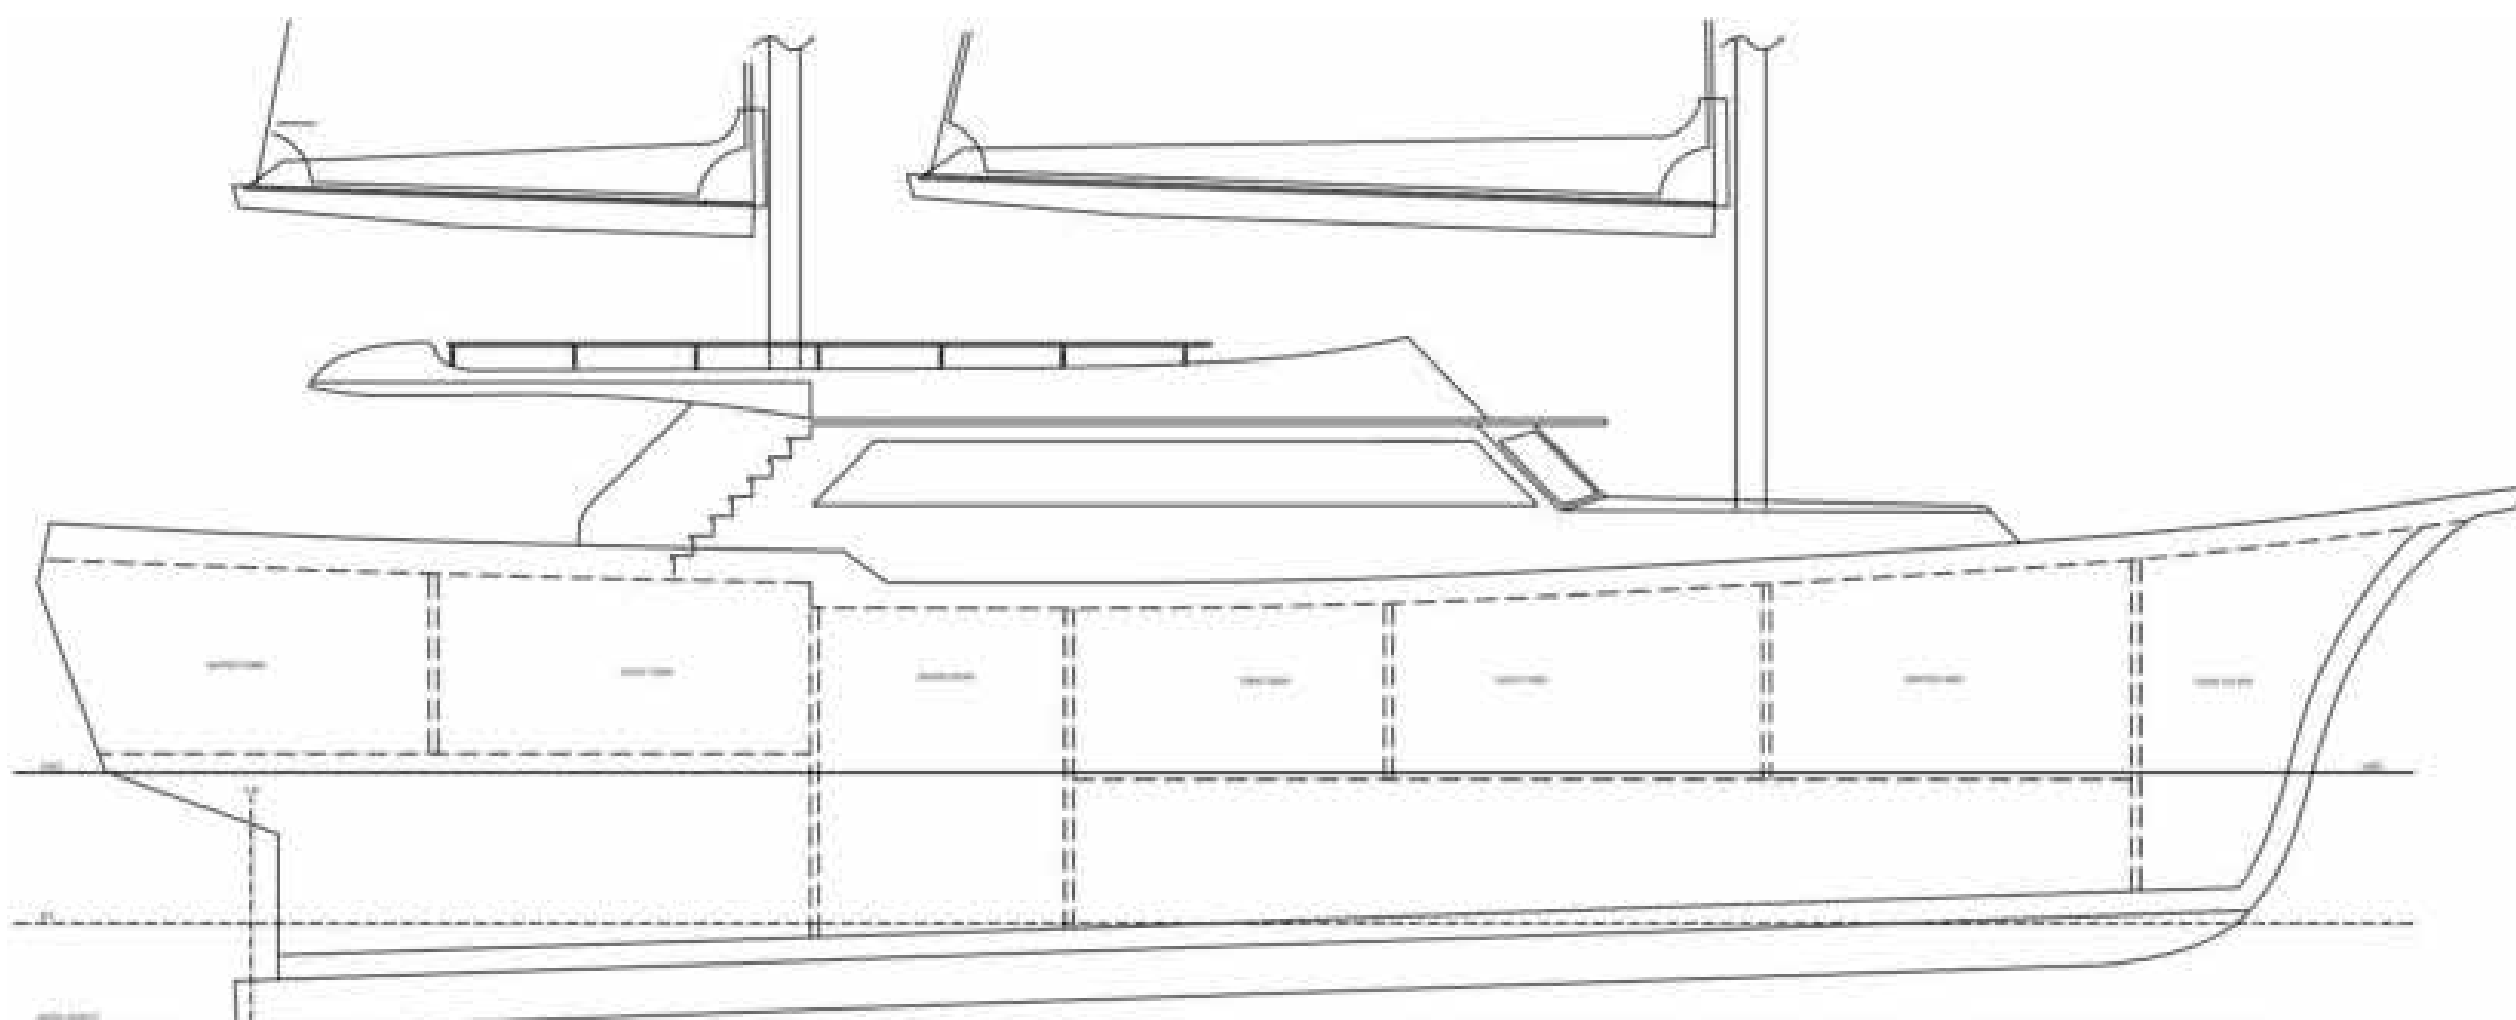

POINT OF LUXURY  
TRAVEL AGENCY

**Motor Sailor**

**114 ft**

**12 Guests**

**6 Cabins**

An aerial photograph of a large, multi-deck wooden motor yacht on clear turquoise water. The boat is oriented vertically in the frame, showing its deck layout, cabin, and mast. The water is exceptionally clear, revealing the seabed and some coral reefs. The boat's hull is a rich, dark wood, and the deck is a lighter, natural wood color. There are several windows and doors visible on the upper decks. The overall scene is bright and clear, suggesting a sunny day in a tropical or subtropical location.

**Built / Refit**

2017 / 2022

**Length**

34,6 mt

**Beam**

7,9 mt

**Draft**

2,3 mt