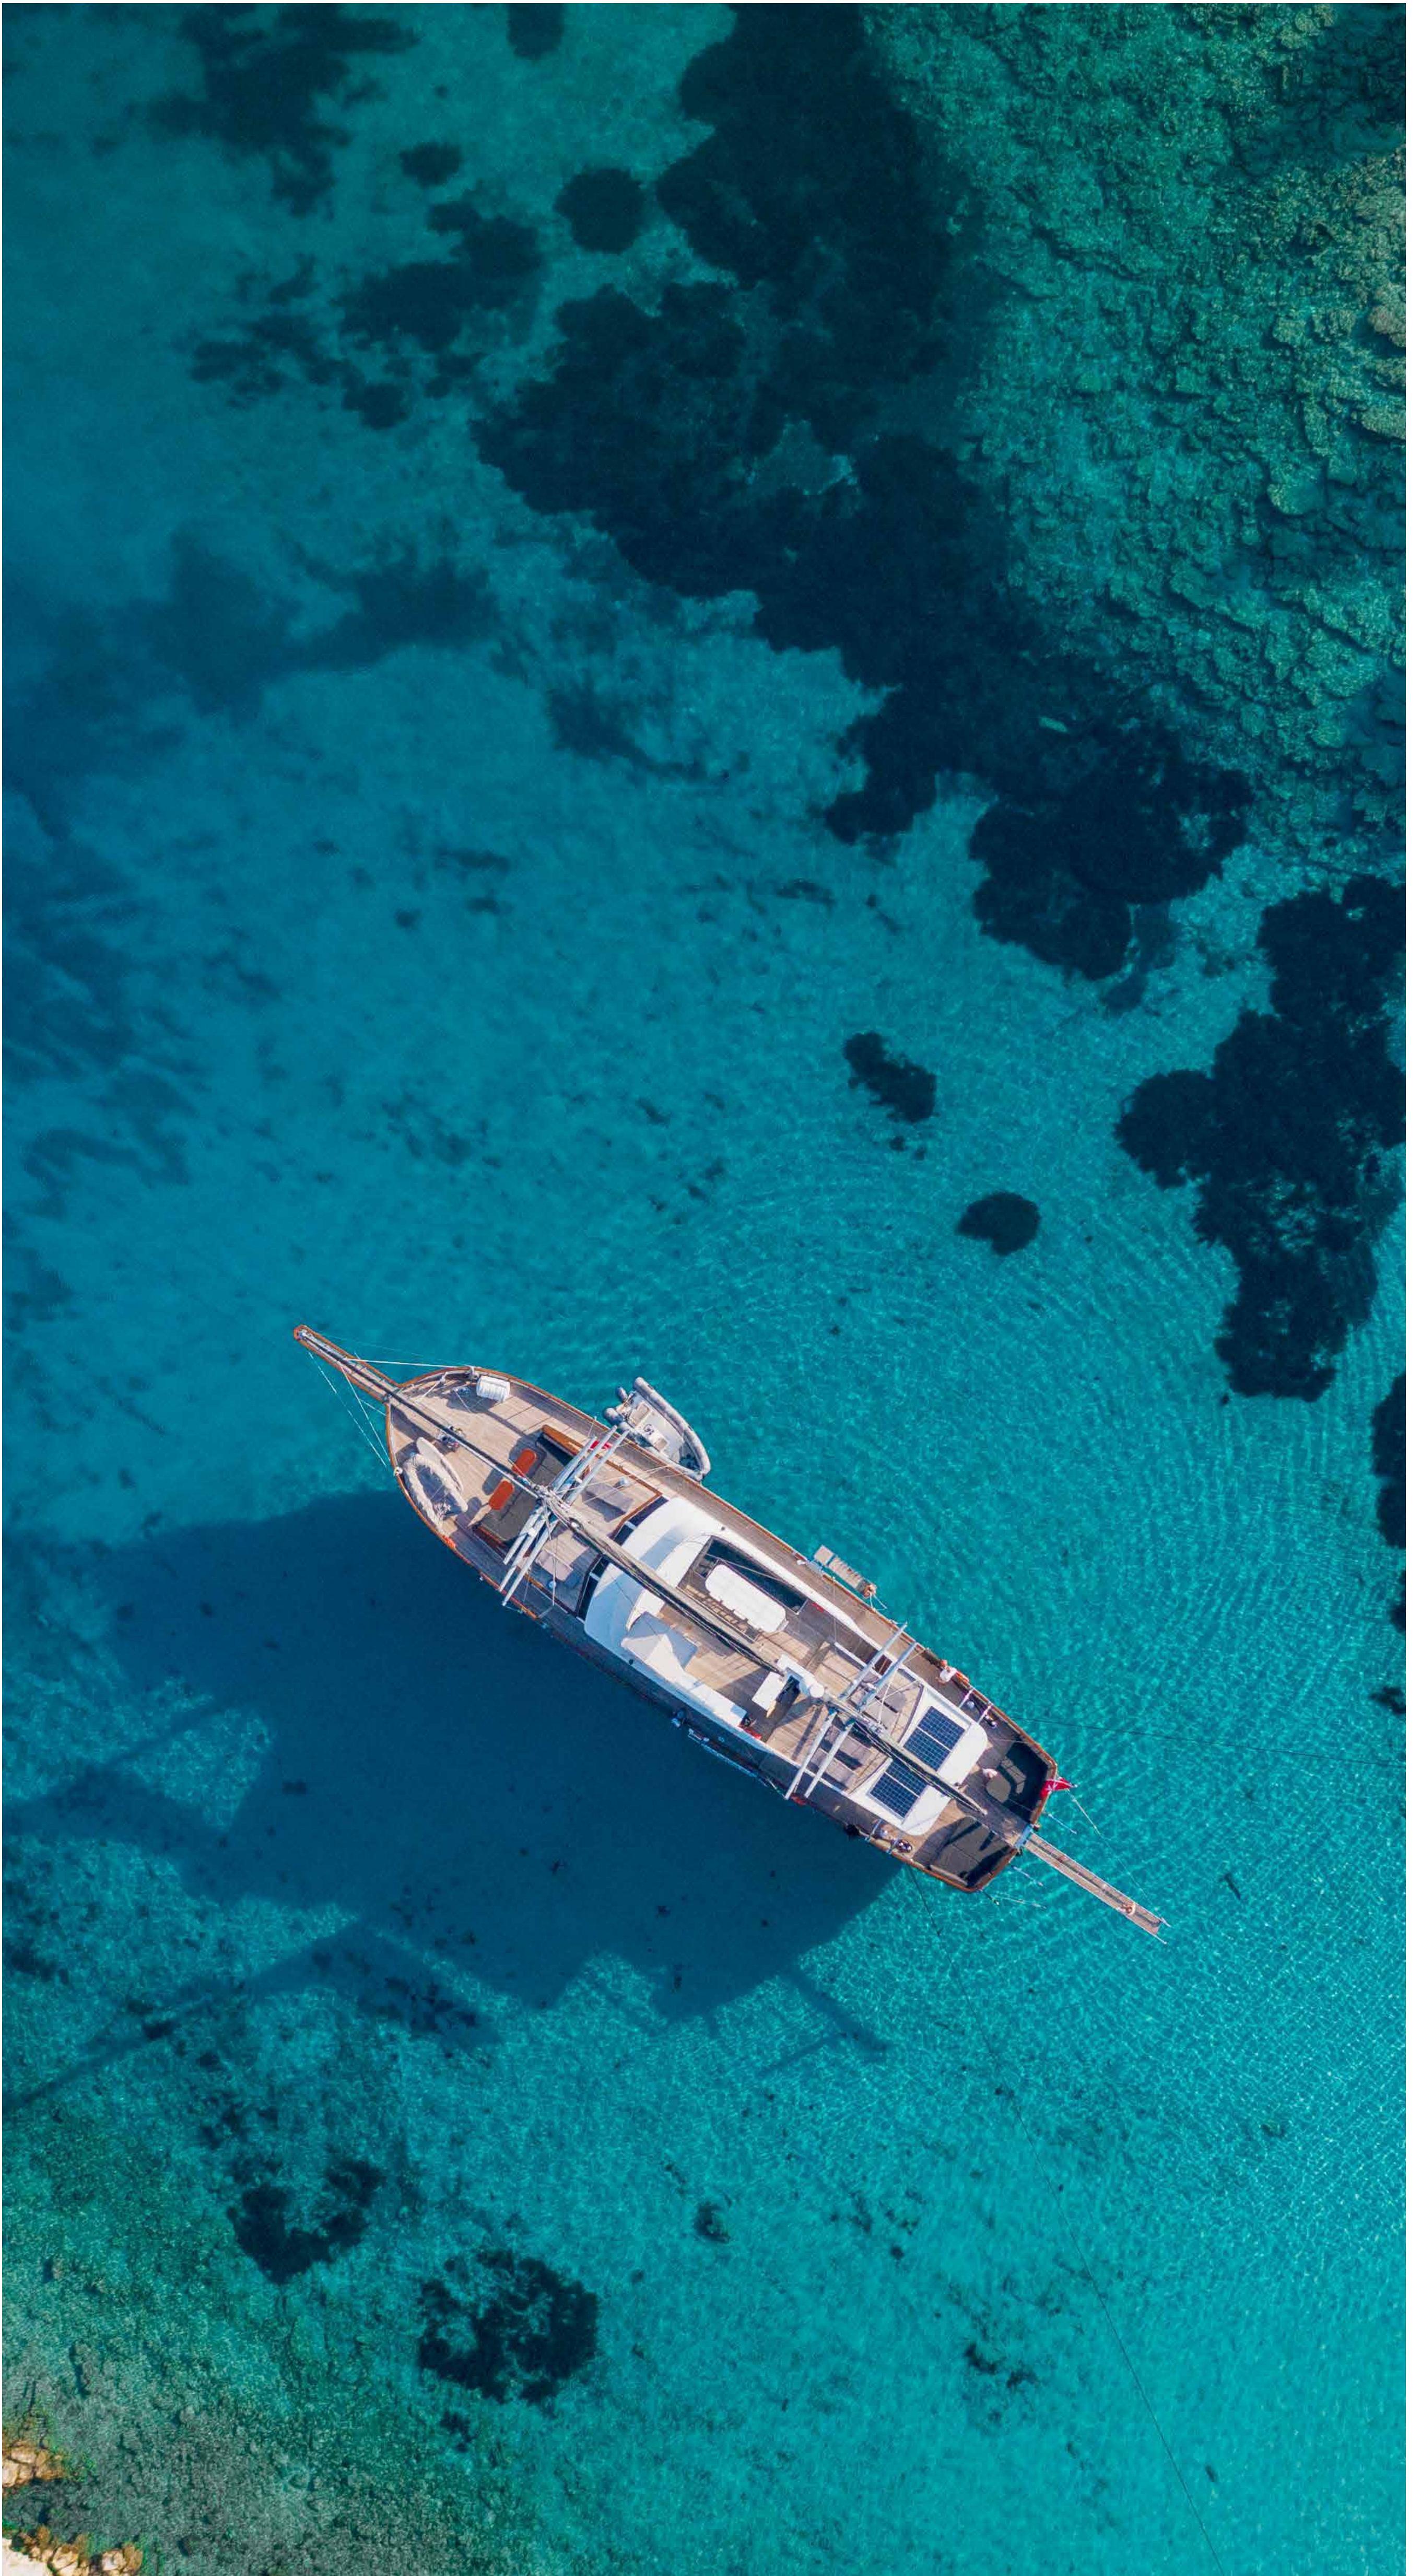

POINT OF LUXURY  
TRAVEL AGENCY

**Motor Sailor**

**114 ft**

**12 Guests**

**6 Cabins**

An aerial photograph of a large, multi-deck wooden motor yacht on clear turquoise water. The boat is oriented vertically in the frame, showing its deck layout, cabin, and mast. The water is exceptionally clear, revealing the seabed and some coral reefs. The boat's hull is a rich, dark wood, and the deck is a lighter, natural wood color. There are several windows and doors visible on the upper decks. The overall scene is bright and clear, suggesting a sunny day in a tropical or subtropical location.

**Built / Refit**

2017 / 2022

**Length**

34,6 mt

**Beam**

7,9 mt

**Draft**

2,3 mt