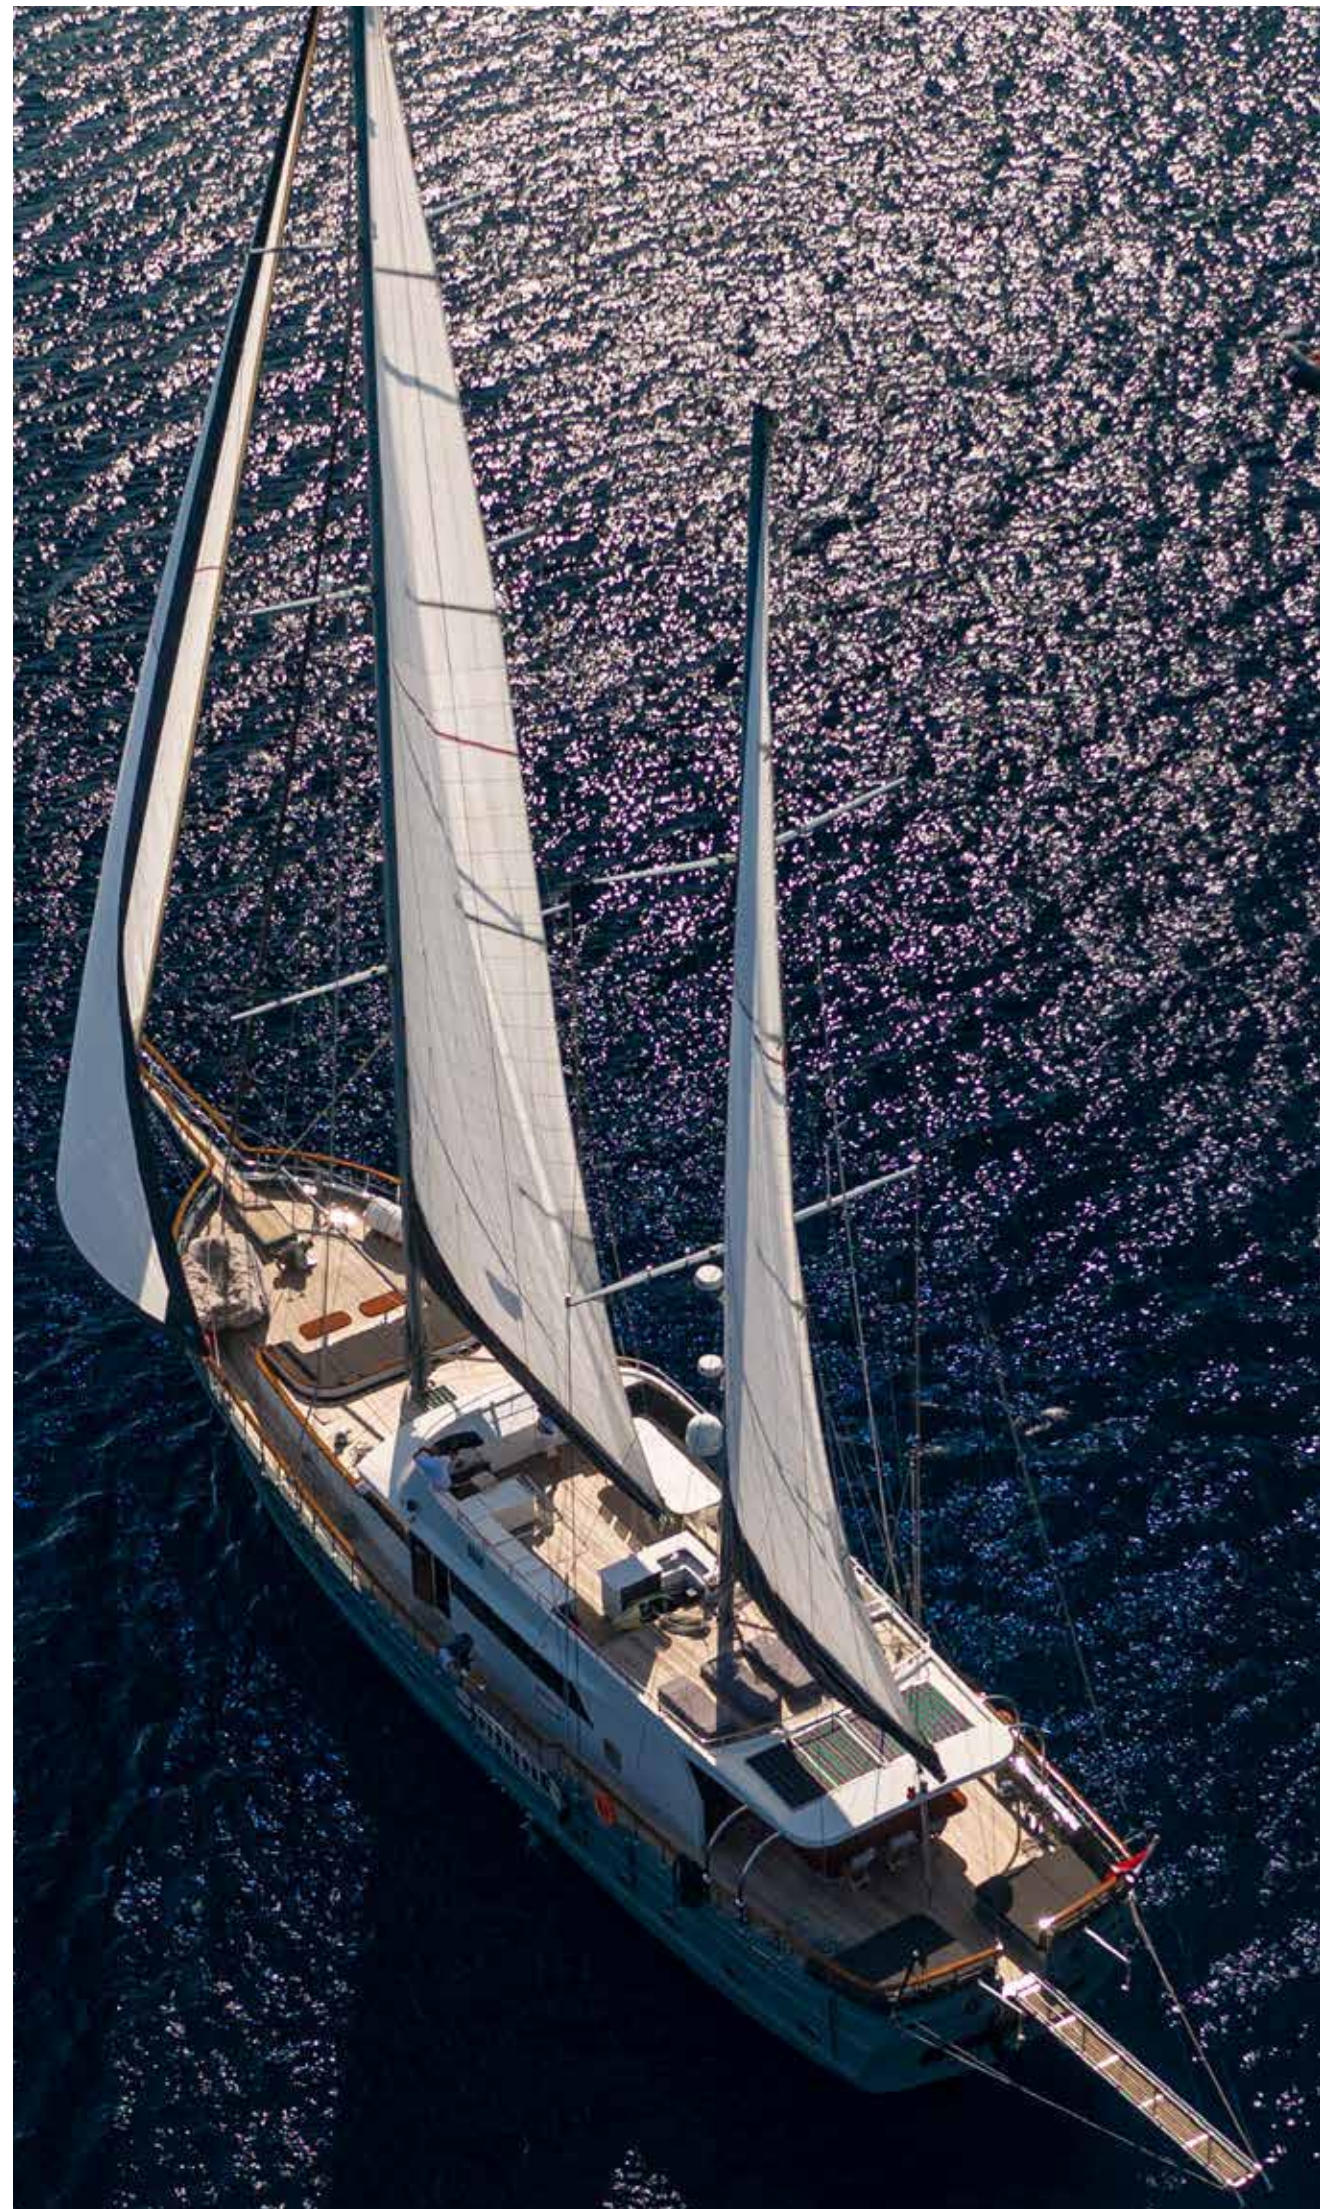

POINT OF LUXURY  
TRAVEL AGENCY

**Motor Sailor**

**114 ft**

**12 Guests**

**6 Cabins**

An aerial photograph of a large, multi-deck wooden motor yacht on clear turquoise water. The boat is oriented vertically in the frame, showing its deck layout, cabin, and mast. The water is exceptionally clear, revealing the seabed and some coral reefs. The boat's hull is a rich, dark wood, and the deck is a lighter, natural wood color. There are several windows and doors visible on the upper decks. The overall scene is bright and clear, suggesting a sunny day in a tropical or subtropical location.

**Built / Refit**

2017 / 2022

**Length**

34,6 mt

**Beam**

7,9 mt

**Draft**

2,3 mt